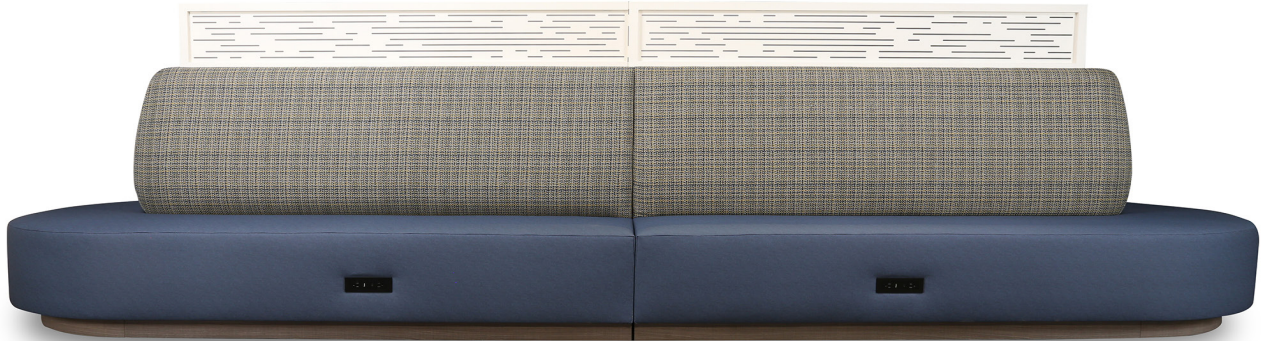

# EDGECOMBE FURNITURE

---

MODEL: 43265  
SPEC #: PA-100  
SCHEMES: 3.2 GENERATION DYNAMIC

## PRODUCT SPECIFICATIONS:

- Two- piece banquette with decorative screen
- Tightly upholstered back and box seat
- Featuring a 12"H laser cut decorative metal screen panel with white powdercoat finish
- Includes 6 power units, with black faceplate, comprised of (2) power outlets, (1) USB-A and (1) USB-C receptacles
- 4"H recessed laminated base
- Nylon glides

## DIMENSIONS:

Overall: 198" W X 52" D X 55.25" H

Seat Height: 18"

Seat Depth: 18"

# EDGECOMBE FURNITURE

---

FABRIC:

SEAT - FIL DOUX BRUSSELS  
DENIM

FABRIC:

BACK - P/KAUFMANN PIXEL  
SONOMA

FINISH: (BASE)

5TH AVE ELM