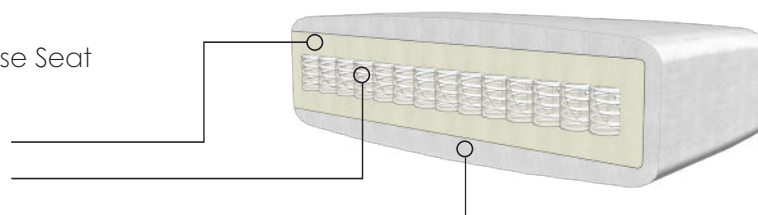

PREMIUM SPRING CUSHION

2.3HR Density Pocketed Coil Loose Seat

- Three Year Warranty
- 30LB Compression Foam
- Individually Pocketed Coils
- 3/4oz Fiber Wrap