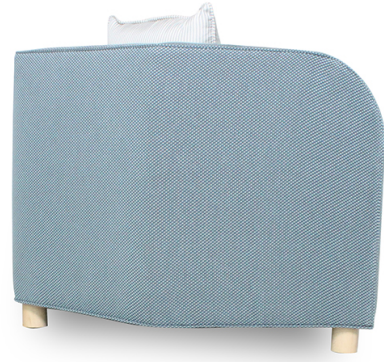

EDGECOMBE FURNITURE

THE CECELIA CHAISE LOUNGE
MODEL: 81069

PRODUCT SPECIFICATIONS:

- Left arm chaise lounge orientation
- Tightly upholstered back with curved arm profile
- Loose box bench seat cushion
- Featuring solid wood round legs
- Nylon glides

DIMENSIONS:

Overall: 67" W X 35" D X 30" H
Seat Height: 19"
Seat Depth: 22"
Arm Height: 30"

COM Yardage: 10 YARDS