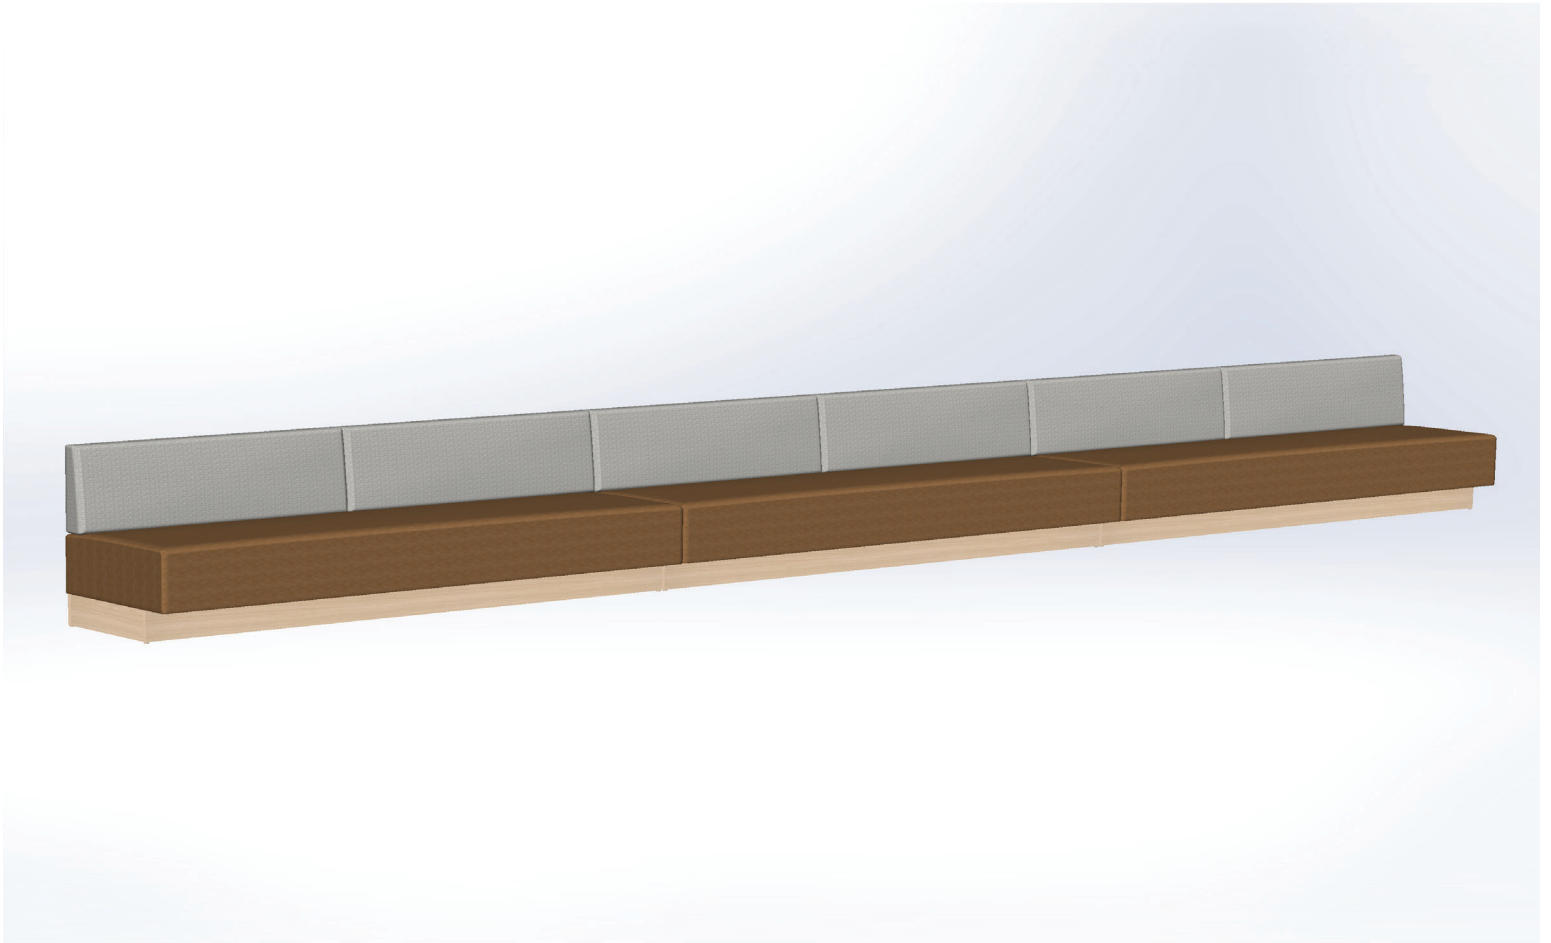

EDGECOMBE FURNITURE

MODEL: 40115

SPEC #: LM-219

SCHEME: TOWNEPLACE SUITES REAL LIVING PUBLIC AREA

PRODUCT SPECIFICATIONS:

- Upholstered banquette with recessed laminate base
- Featuring (6) upholstered back panels to be wall mounted via french cleats
- Featuring (3) tightly upholstered seat with waterfall edge joined together via concealed ganging hardware
- Featuring a 6" H recessed laminate base
- Nylon glides

DIMENSIONS:

Overall: 277 1/4" W X 26" D X 33" H

Seat Depth: 21"

Seat Height: 18"

FABRICS:

BACK: FIL DOUX
PROPER PEPPER

SEAT: FIL DOUX
DIMA TOBACCO

WILSONART
BEIGE WOOD
7850-60