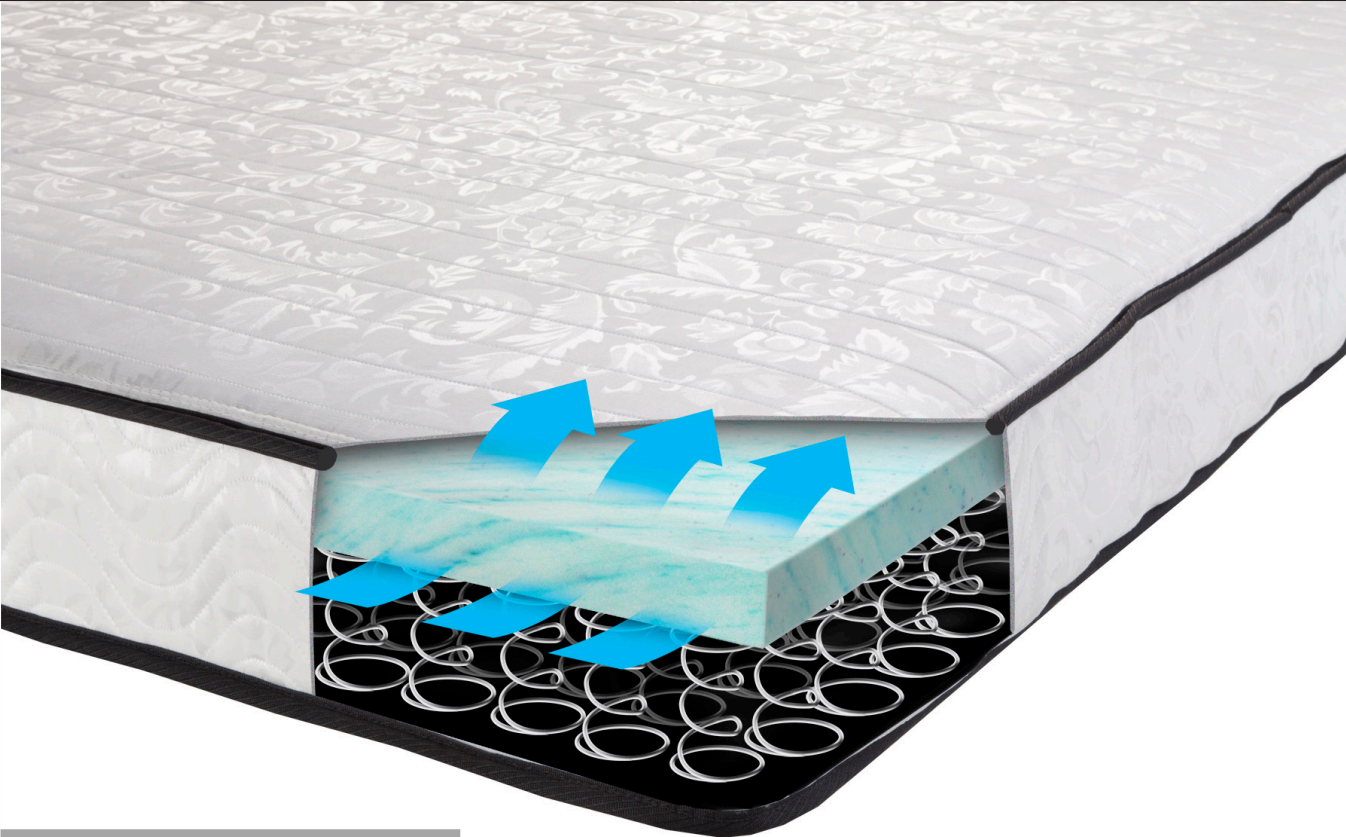

SBA 5" COMFORCOOL II

HOSPITALITY USE

Stretch Knit Ticking

Tri-Layered For Cool Comfortable Sleep

- Cushioned Fiberfill Top Layer
- Gel-Infused Foam Cool Comfort Layer
- 285 Verti-Coil Edge Innersprings

CFR 1632 & 1633 Compliant

	MOUNTING WIDTH	MATTRESS WIDTH	OPEN DEPTH	MATTRESS THICKNESS	MATTRESS LENGTH
MATTRESS					
QUEEN	79"	60"	60"	5"	71-72"

AVAILABLE IN:

- Classic SBA