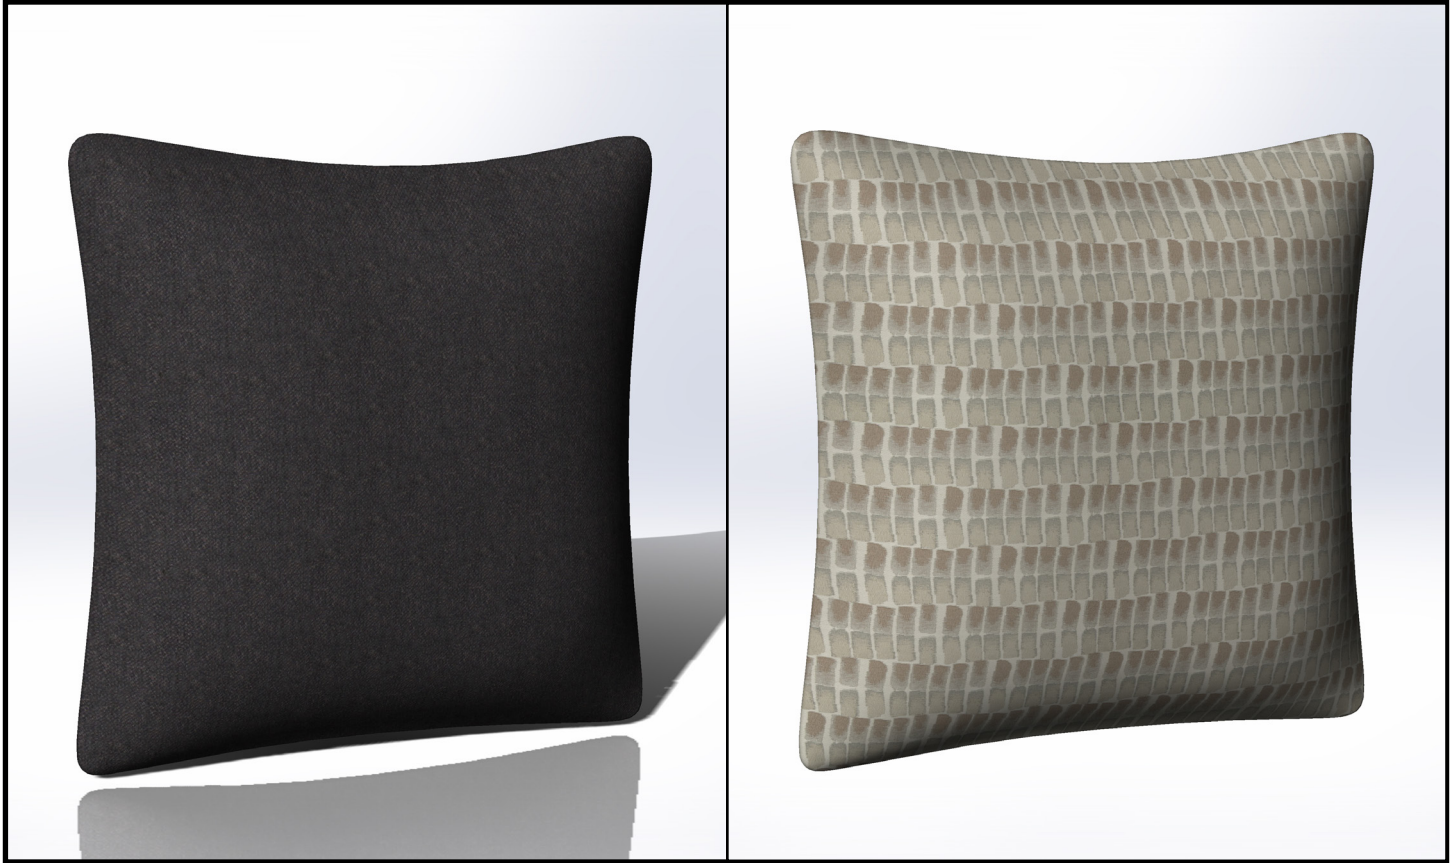

31805 OTTOMAN

OA WIDTH	26.5
OA DEPTH	26
OA HEIGHT	19
COM YDS	2.5
CUBIC FEET	7.58

FEATURES:

- ATTACHED TOP
- WATERFALL EDGE
- SOLID WOOD LEGS
- NYLON GLIDES
- CAL 117-13 COMPLIANT

WEAVE CASHMERE

ZAMBIA  
SADLE

AND

CHESTNUT  
WOODLINE

WEAVE QUARTZ

DIMA MATTA  
KHAKI

AND

CHESTNUT  
WOODLINE

**PL18X18 PILLOW**

OA WIDTH	18
OA HEIGHT	18
COM YDS	.75

FEATURES:

- POLY FILL
- KNIFE EDGE SEAM
- SELF WELT
- CONCEALED ZIPPER
- CAL 117-13 COMPLIANT

PLUSH  
PEWTER

OR

SHORTSTACK  
BIRCH