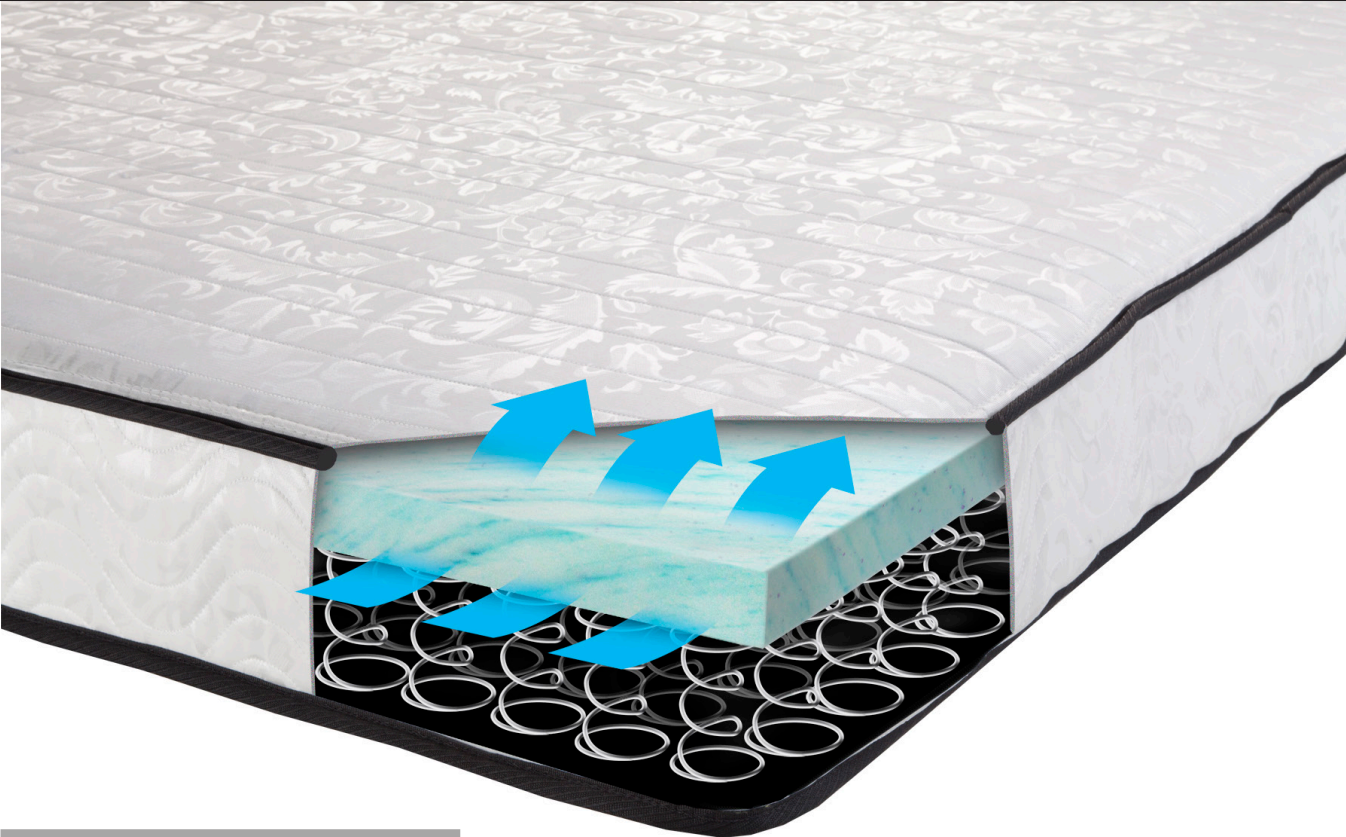

5" COMFORCOOL II

HOSPITALITY USE

Stretch Knit Ticking

Tri-Layered For Cool Comfortable Sleep

- Cushioned Fiberfill Top Layer
- Gel-Infused Foam Cool Comfort Layer
- 336 Verti-Coil Edge Innersprings

CFR 1632 & 1633 Compliant

MOUNTING WIDTH	MATTRESS WIDTH	OPEN DEPTH	MATTRESS THICKNESS	MATTRESS LENGTH	
MATTRESS					
TWIN	44"	36"	90"	5"	71-72"
BIG TWIN	48"	40"	90"	5"	71-72"
SMALL FULL	55"	48"	90"	5"	71-72"
FULL	60"	52"	90"	5"	71-72"
QUEEN	68"	60"	90"	5"	71-72"

AVAILABLE IN:

- Classic Square
- Classic Plus
- Classic Square with Slats