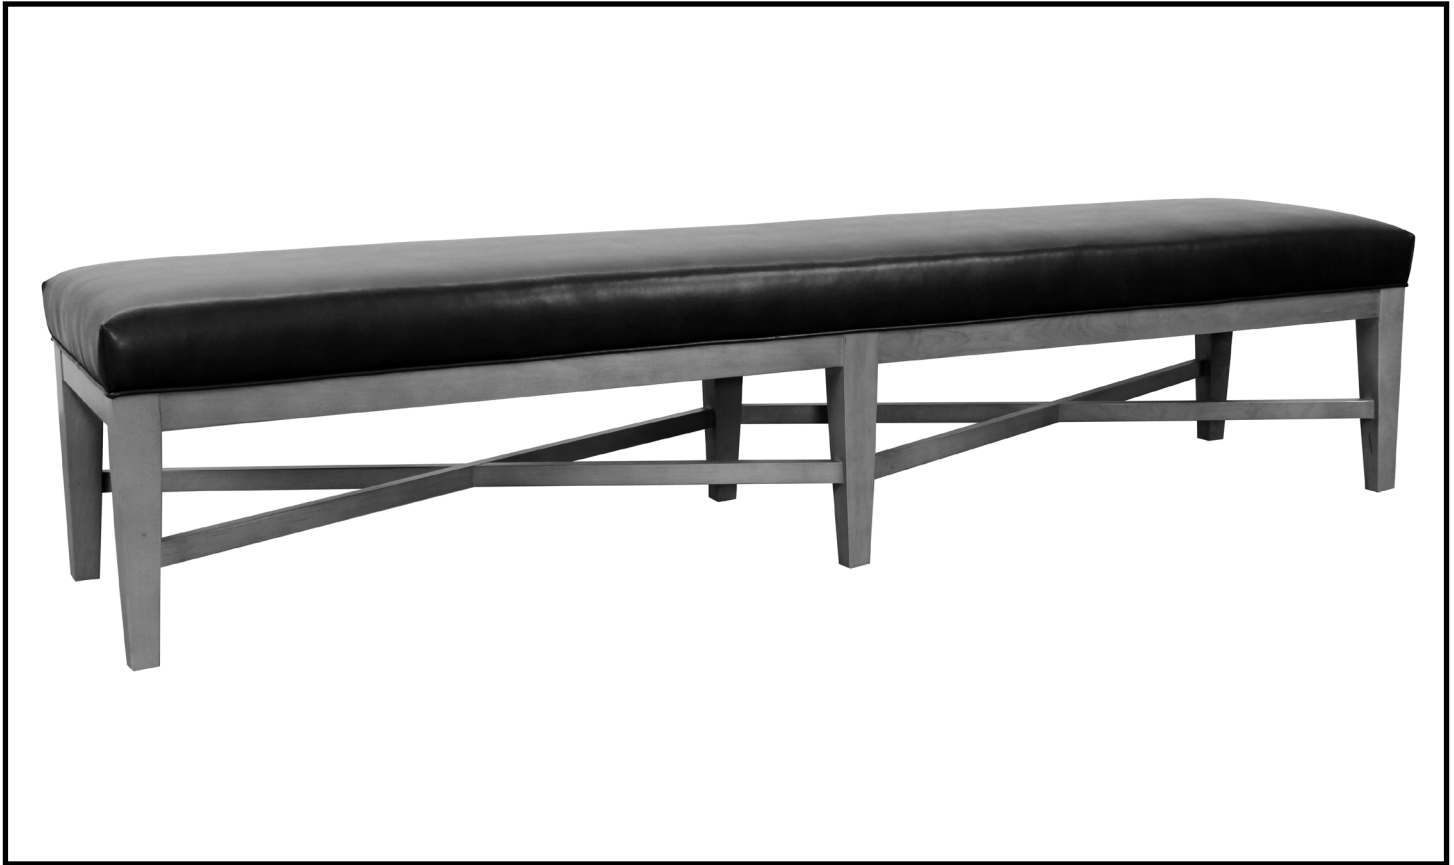

15562 - BENCH

OA WIDTH	85
OA DEPTH	20
OA HEIGHT	18
ST HEIGHT	18
ST WIDTH	85
ST DEPTH	20
COM YDS	3.25
CUBIC FEET	17.71
REMOVABLE SEAT	NO

Features:

- Tight back
- Wood base
- Cross stretchers
- Nylon glides