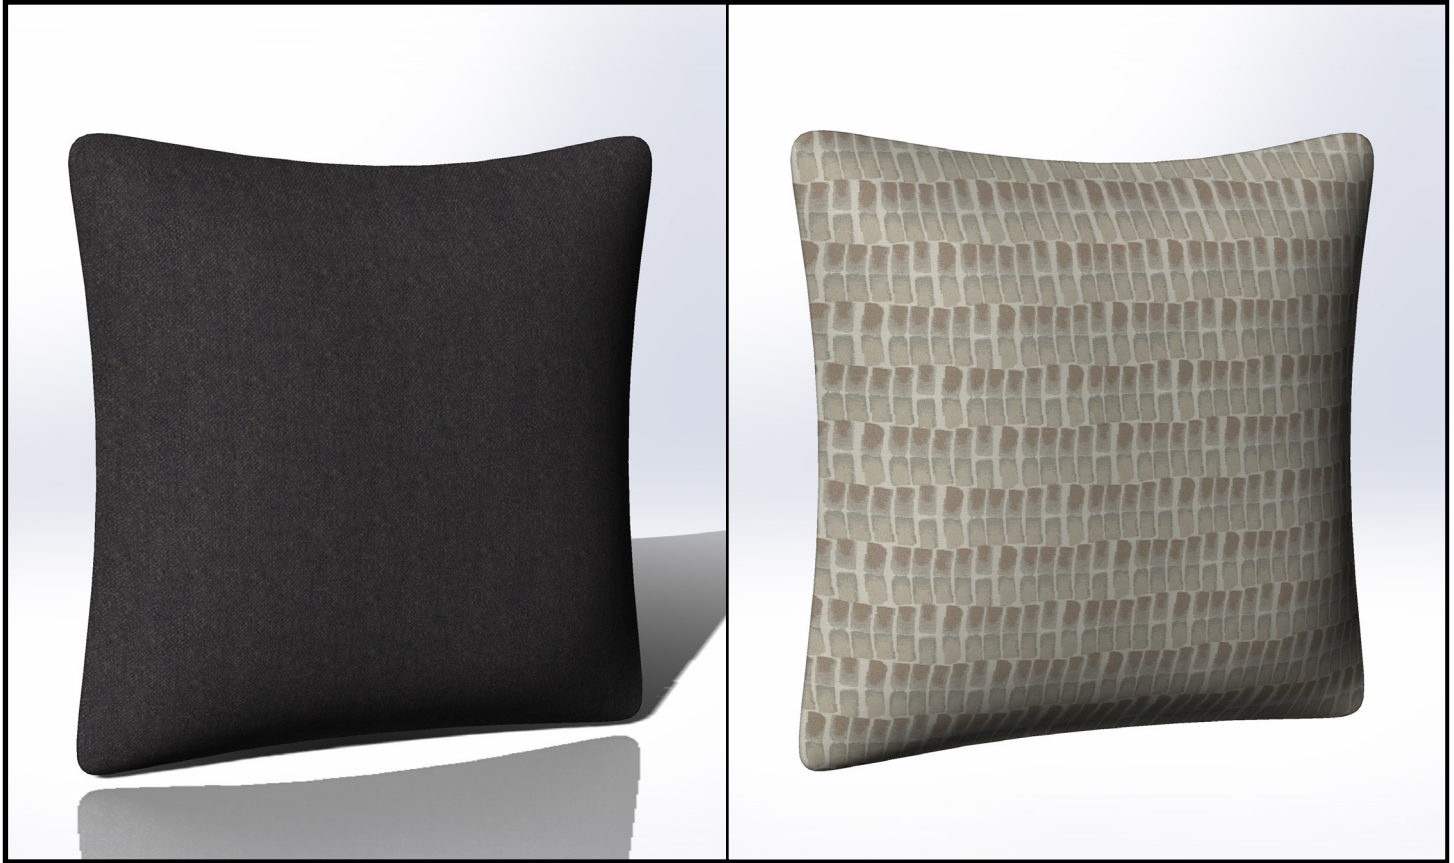

DIMA MATTA
KHAKI

AND

CHESTNUT
WOODLINE

PL18X18 PILLOW

OA WIDTH	18
OA HEIGHT	18
COM YDS	.75

FEATURES:

- POLY FILL
- KNIFE EDGE SEAM
- SELF WELT
- CONCEALED ZIPPER
- CAL 117-13 COMPLIANT

PLUSH
PEWTER