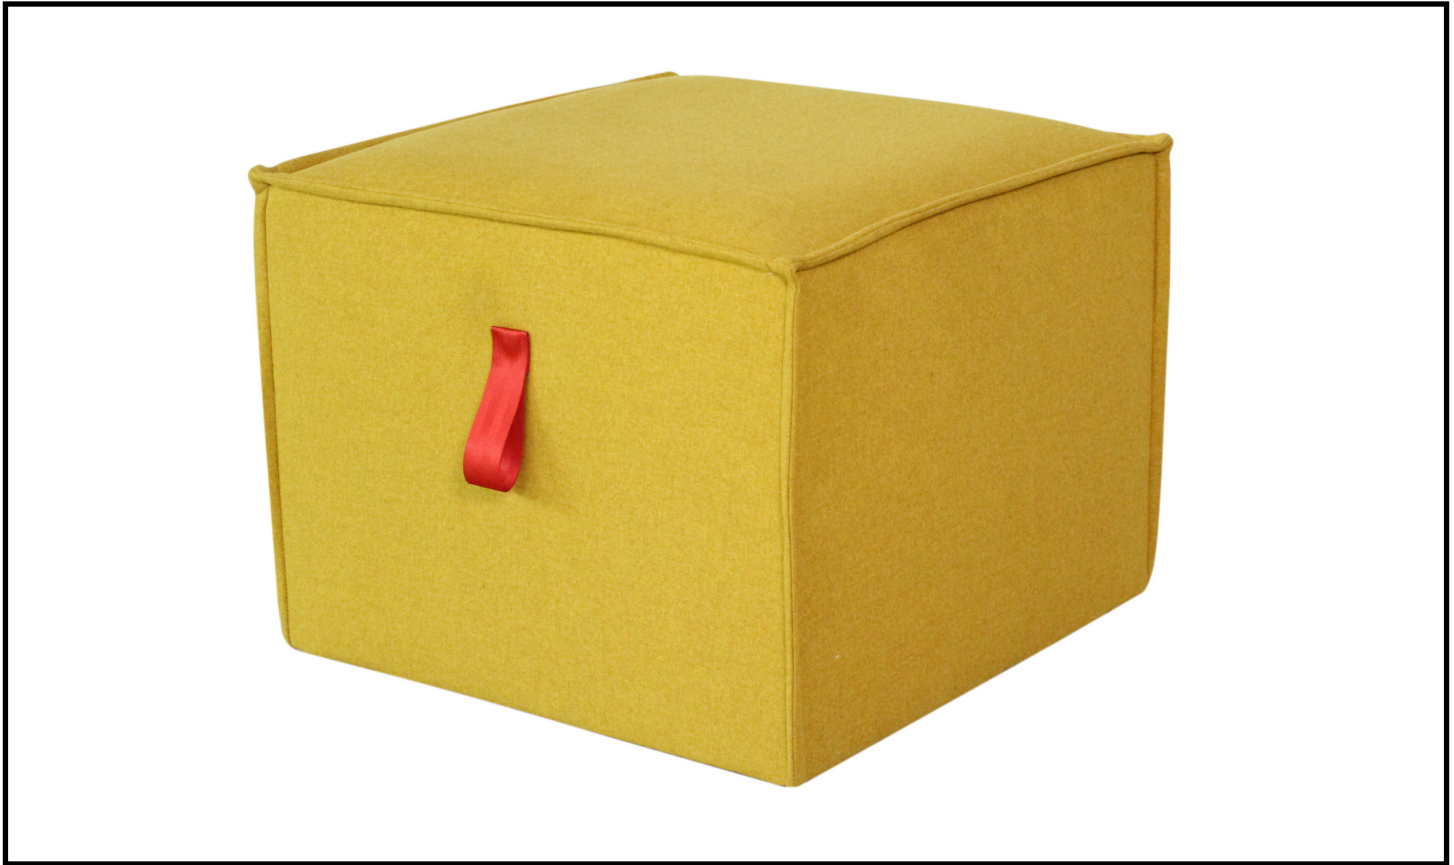

18570 LEFT CURVE BANQUETTE

OA WIDTH	57	ST HEIGHT	18
OA DEPTH	43.5	ST DEPTH	16.25
OA HEIGHT	32	COM YDS	6.5
WEIGHT LBS	130	CUBIC FEET	45.92

FEATURES:

- TIGHT BACK
- TIGHT SEAT
- POWDERCOAT METAL SHAPED LEGS
- 1/4" KNOCK-IN NON-REMOVABLE NYLON GLIDES
- CAL 117-13 COMPLIANT

NOVELLA
SOLID 910 LCL

WITH

ULTIMATE CHROME
POWDERCOAT

18590 RIGHT CURVE BANQUETTE

OA WIDTH	57	ST HEIGHT	18
OA DEPTH	43.5	ST DEPTH	16.25
OA HEIGHT	32	COM YDS	6.5
WEIGHT LBS	130	CUBIC FEET	45.92

FEATURES:

- TIGHT BACK
- TIGHT SEAT
- POWDERCOAT METAL SHAPED LEGS
- 1/4" KNOCK-IN NON-REMOVABLE NYLON GLIDES
- CAL 117-13 COMPLIANT

NOVELLA
SOLID 910 LCL

WITH

ULTIMATE CHROME
POWDERCOAT

18515 OTTOMAN

OA WIDTH	22	COM YDS	2.25
OA DEPTH	22	CUBIC FEET	5.04
OA HEIGHT	18	WEIGHT LBS	32

FEATURES:

- TIGHT TOP
- 1.5" KNIFE-FOLD WELT AROUND ALL EDGES
- ONE LOOP HANDLE ATTACHED WITH HIDDEN BOLT
- 1.5" SEAT BELT POLYESTER HANDLE
- NYLON GLIDES
- CAL 117-13 COMPLIANT

WITH

KARAKUL CUSTOM
GOLD CMA004

COLORFAST
RED

PL18X18PF PILLOW

OA WIDTH	18	COM YDS	.75
OA HEIGHT	18	WEIGHT LBS	1.7

COMIC BOOK
SEPIA

FEATURES:

- KNIFE EDGE
- INVISIBLE ZIPPER
- POLY FILL