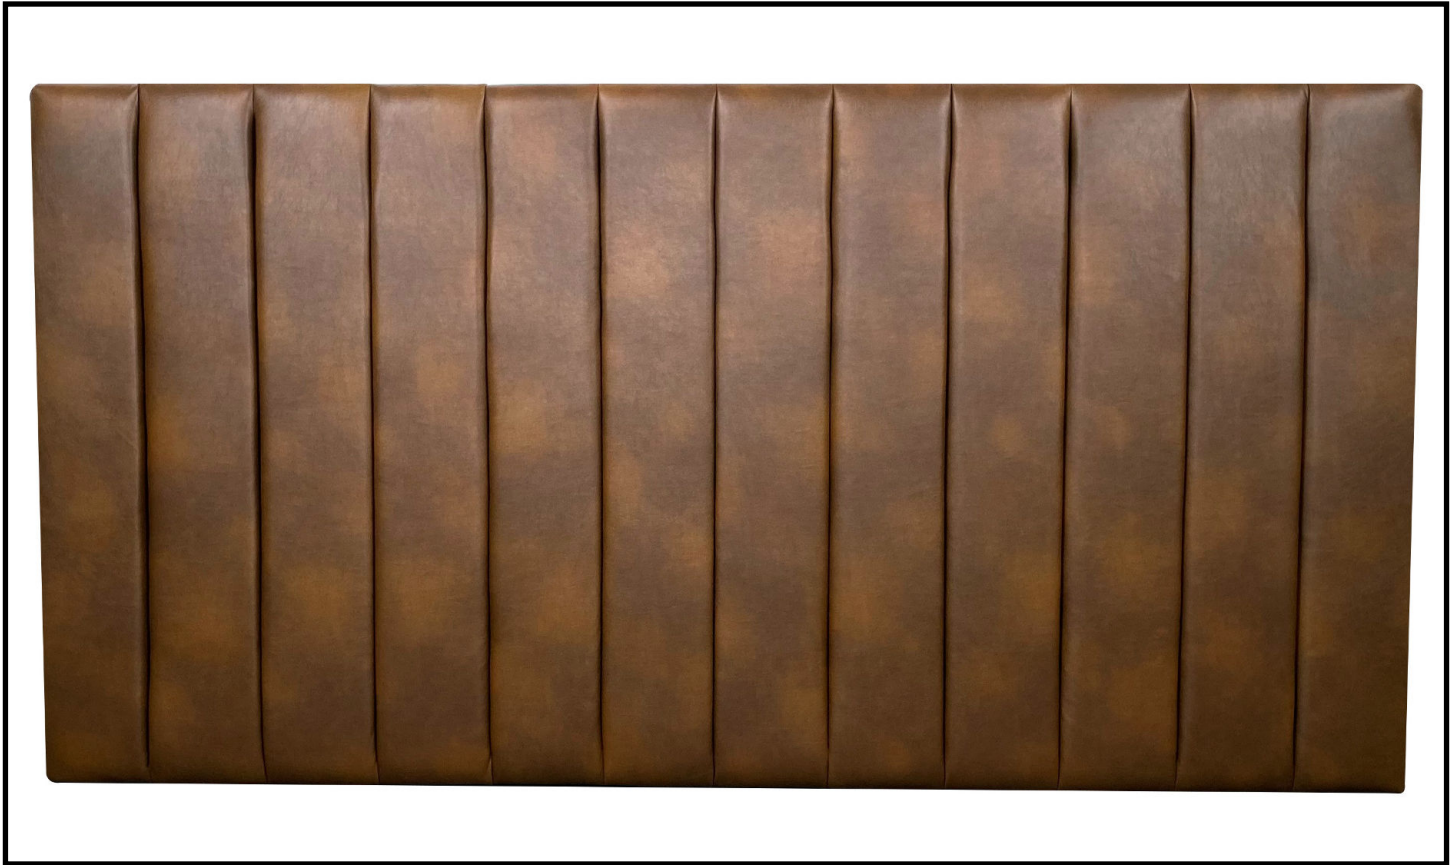

40605 - KING HEADBOARD

OA WIDTH	78
OA DEPTH	3
OA HEIGHT	40
COM YDS	4
CUBIC FEET	5.42

Features:

- Vertical channel tufting
- French cleats