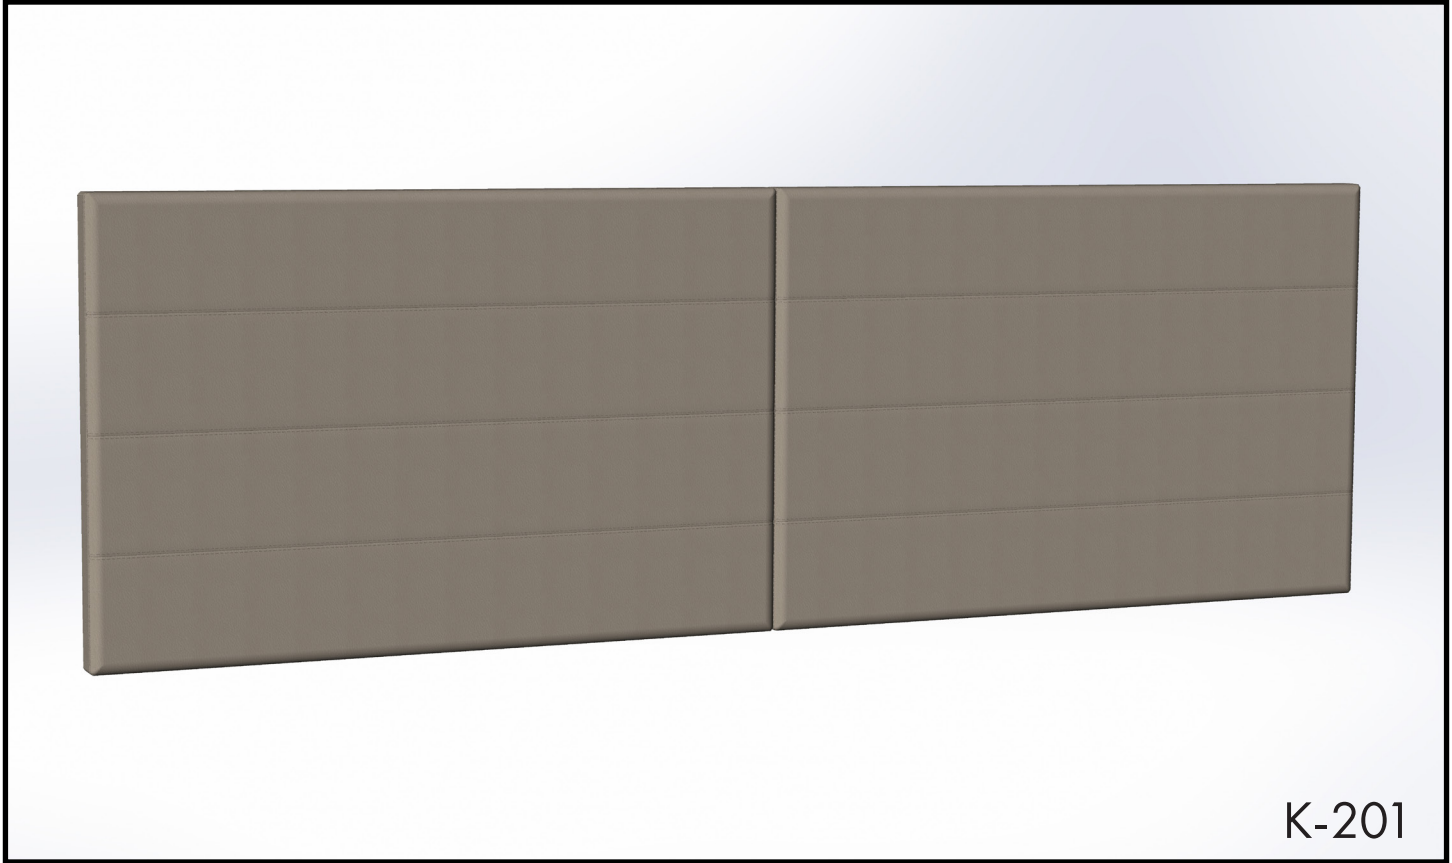

20678A QUEEN HEADBOARD

Q-202

OA WIDTH	66	COM YDS	2.25
OA DEPTH	3	WEIGHT LBS	50
OA HEIGHT	36	CUBIC FEET	4.13

FEATURES:

- DOUBLE NEEDLE STITCHING IN HORIZONTAL ROWS 9" APART
- 4 HORIZONTAL CHANNELS
- BOXED EDGES ON TOP, BOTTOM, & SIDES
- WALL CLEATS
- CAL 117-13 COMPLIANT

JEFE
CHARDONNAY

20688A KING HEADBOARD

K-201

OA WIDTH	112	COM YDS	3.9/SECTION
OA DEPTH	3	WEIGHT LBS	65
OA HEIGHT	36	CUBIC FEET	7

FEATURES:

- TWO 56" W UPHOLSTERED SECTIONS
- DOUBLE NEEDLE STITCHING IN HORIZONTAL ROWS 9" APART
- 4 HORIZONTAL CHANNELS
- BOXED EDGES ON TOP, BOTTOM, & SIDES
- WALL CLEATS
- CAL 117-13 COMPLIANT